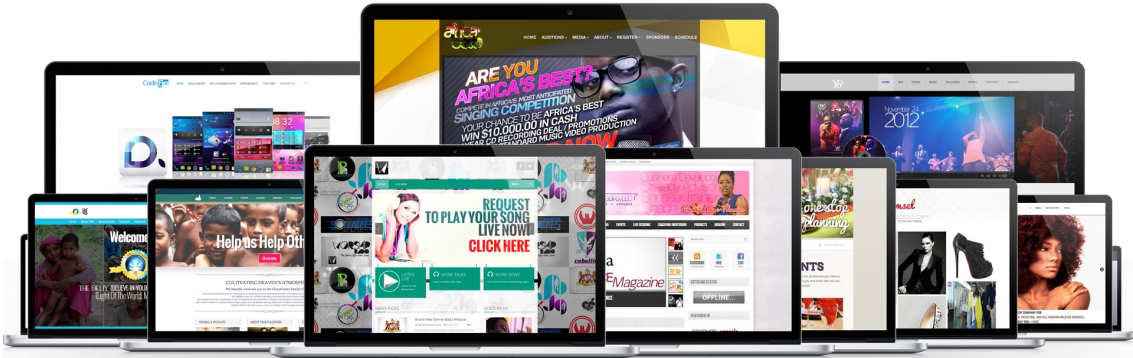

24/7
EMERGENCY SERVICE

Website Design Package Silver

Total Start up \$1600.00 & \$170/Month (monthly Fees include updates /changes/ brainstorming/emergency service/security/contact info)

- 5 Page Website (Additional Pages can be added at \$50.00/page)
- 1 Domain (Domain Transfer included)
- Brainstorming (4 Hours)
- WordPress Template
- SEO/Keywords (Up to 30)
- Customization of Theme
- Mobile Friendly
- Social Media Integration
- Google My Business
- Professional Email Set up 1 Email (additional Emails \$5.00/Monthly)
- Mail List Plugin
- Contact Form
- Call Now & Direction Buttons
- 404 Redirect
- Google Analytics
- Photo Sourcing
- Virus Protection and Site Identity Protection
- **SSL Security**

24/7
EMERGENCY SERVICE

Website Design Package **Gold**

Total Start up \$1800.00 & \$200.00/Month (monthly Fees include updates / changes/brainstorming/emergency service/security/contact info)

- 8 Page Website (Additional Pages can be added at \$50.00/page)
- 1 Domain (Domain Transfer included)
- Brainstorming (8 Hours, including 1 blog/content ad)
- WordPress Template
- SEO/Keywords Integration (unlimited)
- Customization of Theme
- Mobile Friendly
- Social Media Integration
- Google My Business
- Professional Email Set up (5 Emails/Additional Emails \$5.00/Monthly)
- Mail List Plugin
- Contact Form
- Call Now & Direction Buttons
- 404 Redirect
- Google Analytics
- Photo Sourcing
- Virus Protection and Site Identity Protection
- **SSL Security**

24/7
EMERGENCY SERVICE

Specialty Websites including E commerce start at \$20,000.00. Please ask for details.

Website Editing (Current Websites)

Free assessment of current website. (not all websites are applicable for this service.)